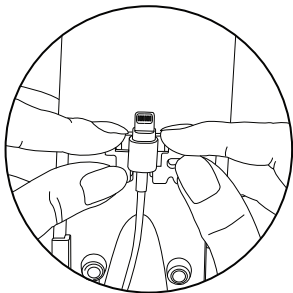

## Step 1: Select a Spacer to use with your iPhone

Spacers are provided to attach your Lightning Connector to the dock's C-Holder. See below for which spacer to use with your case.

A	Use with your iPhone without a case attached.
B	Use with thin cases.
C	Use with thin to medium thick cases.
D	Use with thicker cases.

**Step 2: Attach your Lightning cable to the appropriate Spacer**

If you are not using a case, take your Lightning Connector and attach it to spacer A.

If you are using an iPhone case, use the other spacers provided.