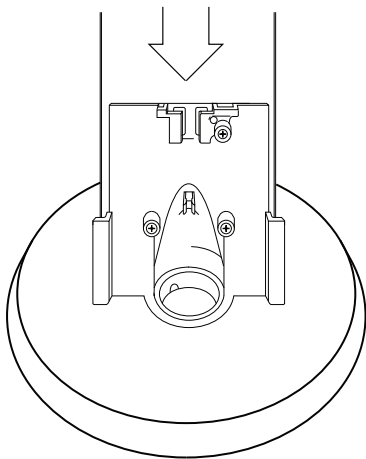

## Step 1: Select a Spacer to use with your iPhone

Spacers are provided to attach your Lightning Connector to the dock's C-Holder. See below for which spacer to use with your case.

A	Use with your iPhone without a case attached.
B	Use with thin cases.
C	Use with thin to medium thick cases.
D	Use with thicker cases.

**Step 2: Attach your Lightning cable to the appropriate Spacer**

If you are not using a case, take your Lightning Connector and attach it to spacer A.

If you are using an iPhone case, use the other spacers provided.