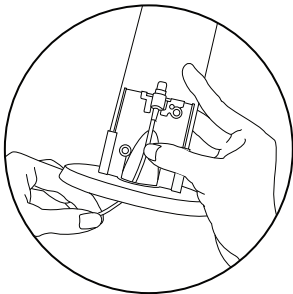

## Step 1: Select a Spacer to use with your iPhone

Spacers are provided to attach your Lightning Connector to the dock's C-Holder. See below for which spacer to use with your case.

A	Use with your iPhone without a case attached.
B	Use with thin cases.
C	Use with thin to medium thick cases.
D	Use with thicker cases.

**Step 2: Attach your Lightning cable to the appropriate Spacer**

If you are not using a case, take your Lightning Connector and attach it to spacer A.

If you are using an iPhone case, use the other spacers provided.

**Step 3:** Make sure the spacer fits snug in the C-Holder by pressing on both sides.

**Step 4:** Press the cable into the hook below the C-Holder.

**Step 5:** Thread the rest of the cable through the hole in the bottom of the Aluminum base.