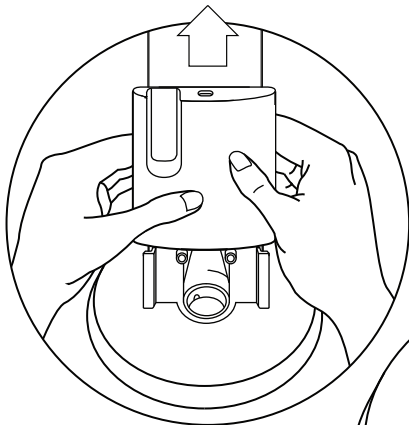

Before You Begin, Remove the Plastic Cover

Slide IONA's Plastic Cover off by pushing it upwards.