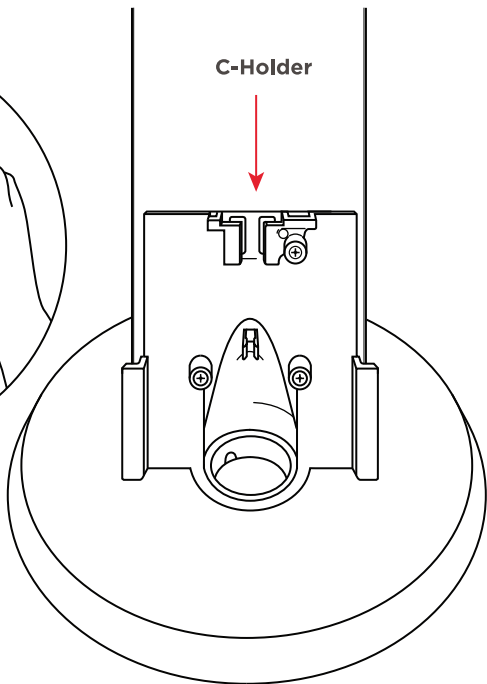

Before You Begin, Remove the Plastic Cover

Slide IONA's Plastic Cover off by pushing it upwards.