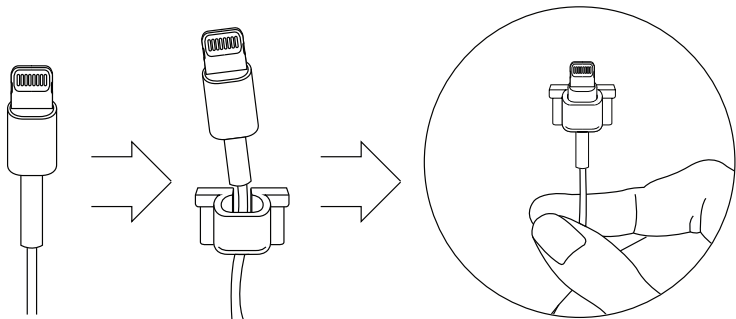

Slide IONA's Plastic Cover off by pushing it upwards.

## Step 1: Select a Spacer to use with your iPhone

Spacers are provided to attach your Lightning Connector to the dock's C-Holder. See below for which spacer to use with your case.

A	Use with your iPhone without a case attached.
B	Use with thin cases.
C	Use with thin to medium thick cases.
D	Use with thicker cases.

**Step 2: Attach your Lightning cable to the appropriate Spacer**

If you are not using a case, take your Lightning Connector and attach it to spacer A.

If you are using an iPhone case, use the other spacers provided.