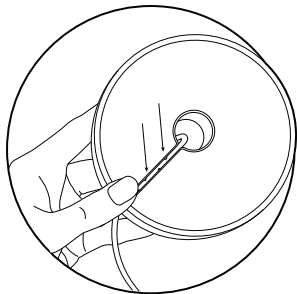

## Step 1: Select a Spacer to use with your iPhone

Spacers are provided to attach your Lightning Connector to the dock's C-Holder. See below for which spacer to use with your case.

A	Use with your iPhone without a case attached.
B	Use with thin cases.
C	Use with thin to medium thick cases.
D	Use with thicker cases.

**Step 2: Attach your Lightning cable to the appropriate Spacer**

If you are not using a case, take your Lightning Connector and attach it to spacer A.

If you are using an iPhone case, use the other spacers provided.

**Step 3:** Make sure the spacer fits snug in the C-Holder by pressing on both sides.

**Step 4:** Press the cable into the hook below the C-Holder.

**Step 5:** Thread the rest of the cable through the hole in the bottom of the Aluminum base.

**Step 6:** Push the cable into the groove to secure the Lightning Cable.

**Step 7:**

Once the Lightning Cable is properly secured, slide the plastic cover back onto IONA.