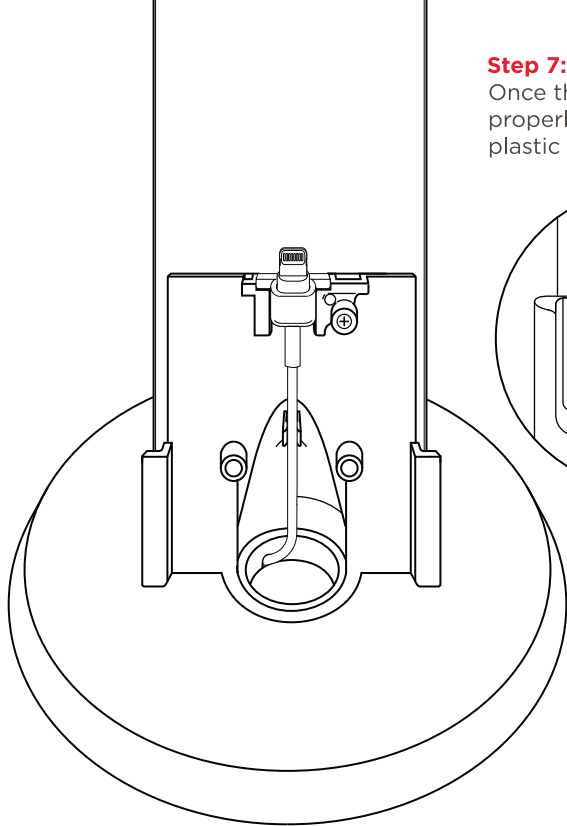

**Step 2: Attach your Lightning cable to the appropriate Spacer**

If you are not using a case, take your Lightning Connector and attach it to spacer A.

If you are using an iPhone case, use the other spacers provided.

**Step 3:** Make sure the spacer fits snug in the C-Holder by pressing on both sides.

**Step 4:** Press the cable into the hook below the C-Holder.

**Step 5:** Thread the rest of the cable through the hole in the bottom of the Aluminum base.

**Step 6:** Push the cable into the groove to secure the Lightning Cable.

**Step 7:**

Once the Lightning Cable is properly secured, slide the plastic cover back onto IONA.