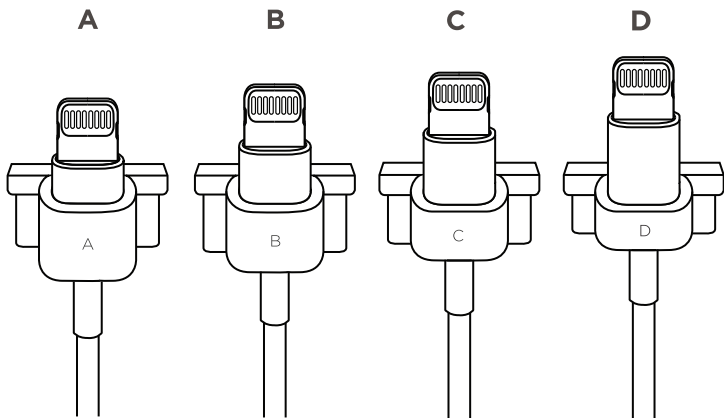

## Features

**Clear Bumper** for iPhone without case

**C-Holder** for Lightning Cable connection

**Plastic cover** to protect the C-Holder

Weighted **Aluminum Base** with 120° rotation

**SETUP**

**Before You Begin, Remove the Plastic Cover**

Slide IONA's Plastic Cover off by pushing it upwards.

## Step 1: Select a Spacer to use with your iPhone

Spacers are provided to attach your Lightning Connector to the dock's C-Holder. See below for which spacer to use with your case.

A	Use with your iPhone without a case attached.
B	Use with thin cases.
C	Use with thin to medium thick cases.
D	Use with thicker cases.