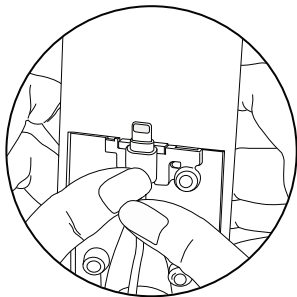

Step 4: Press the cable into the hook below the C-Holder.